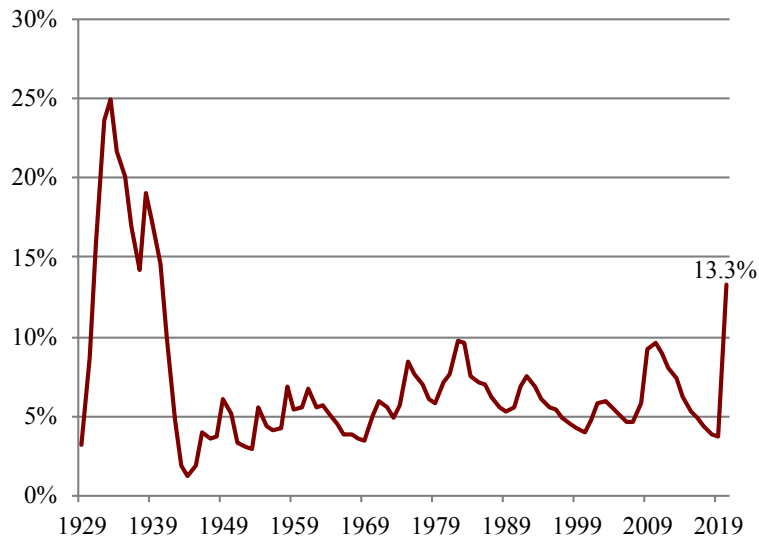

COVID-19 CRISIS: ECONOMIC DATA

CENTER for
RETIREMENT
RESEARCH
at BOSTON COLLEGE

JUNE 2020

UNEMPLOYMENT RATE, 1929-2020

* Data for 2020 represent the change between February and May.

Sources: U.S. Bureau of Labor Statistics. 1948. "Technical Note Labor Force, Employment, and Unemployment, 1929-39: Estimating Methods." Washington, DC; and U.S. Bureau of Labor Statistics. 2020. "Unemployment Rate." Washington, DC. Available at: <https://data.bls.gov/cgi-bin/surveymost?bls>