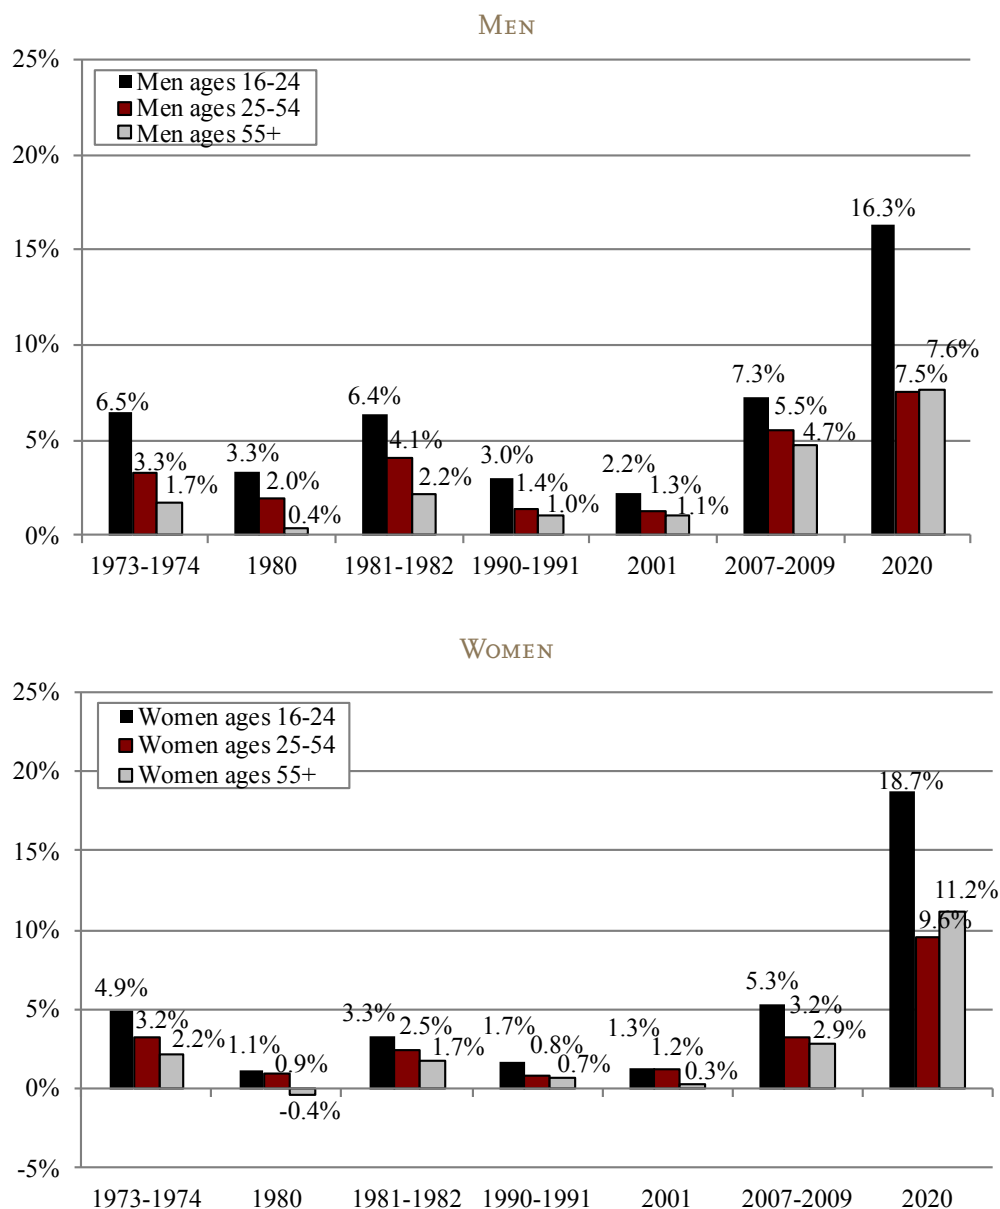

COVID-19 CRISIS: ECONOMIC DATA

JUNE 2020

CHANGE IN UNEMPLOYMENT RATE IN RECENT RECESSIONS AND 2020, BY GENDER AND AGE

* Data for 2020 represent the change between February and May.

Source: U.S. Bureau of Labor Statistics. 2020. *Selected Unemployment Indicators, Seasonally Adjusted*. Economic News Release. Washington, DC.