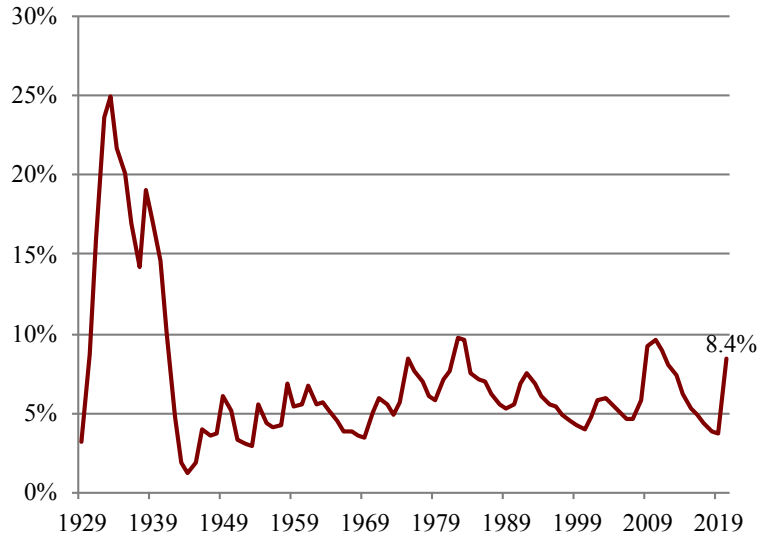

COVID-19 CRISIS: ECONOMIC DATA

CENTER for
RETIREMENT
RESEARCH
at BOSTON COLLEGE

SEPTEMBER 2020

UNEMPLOYMENT RATE, 1929-2020

Sources: U.S. Bureau of Labor Statistics. 1948. "Technical Note Labor Force, Employment, and Unemployment, 1929-39: Estimating Methods." Washington, DC; and U.S. Bureau of Labor Statistics. 2020. "Unemployment Rate." Washington, DC. Available at: <https://data.bls.gov/cgi-bin/surveymost?bls>