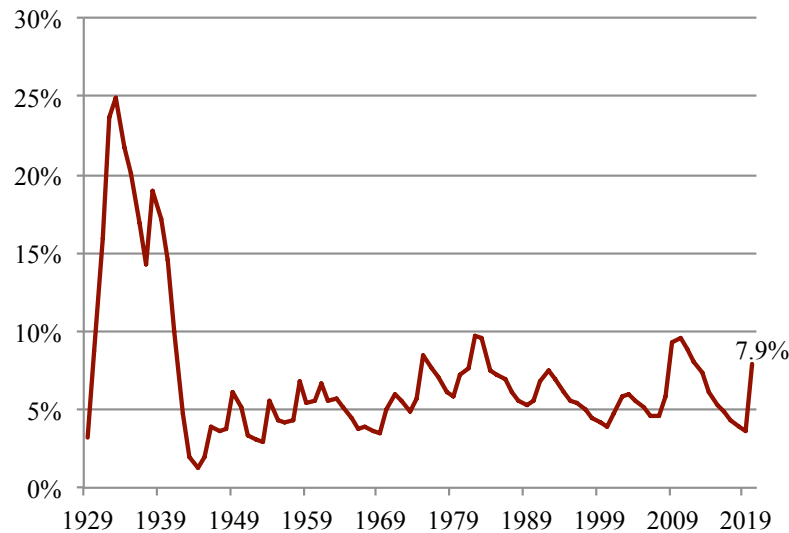

COVID-19 CRISIS: ECONOMIC DATA

CENTER for
RETIREMENT
RESEARCH
at BOSTON COLLEGE

OCTOBER 2020

UNEMPLOYMENT RATE, 1929-2020

Sources: U.S. Bureau of Labor Statistics. 1948. "Technical Note Labor Force, Employment, and Unemployment, 1929-39: Estimating Methods." Washington, DC; and U.S. Bureau of Labor Statistics. 2020. "Unemployment Rate." Washington, DC. Available at: <https://data.bls.gov/cgi-bin/surveymost?bls>