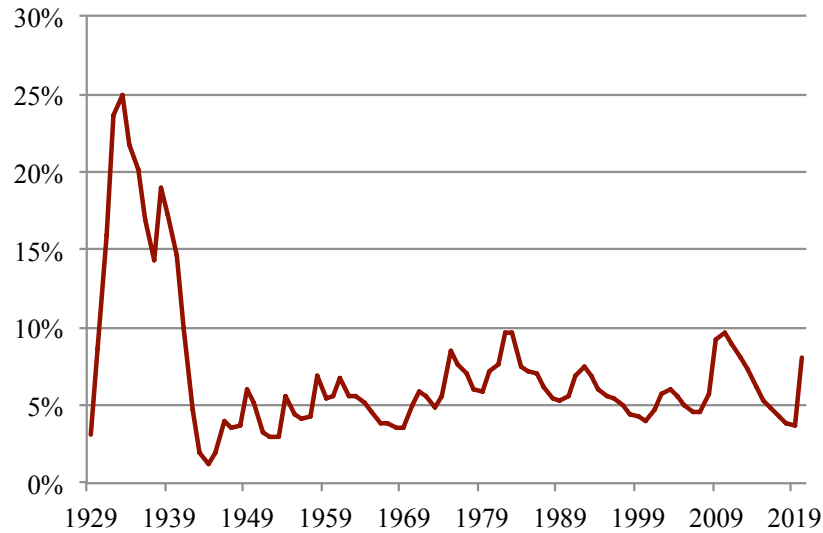

## UNEMPLOYMENT RATE, 1929-2020

Sources: U.S. Bureau of Labor Statistics. 1948. "Technical Note Labor Force, Employment, and Unemployment, 1929-39: Estimating Methods." Washington, DC; and U.S. Bureau of Labor Statistics. 2021. "Unemployment Rate." Washington, DC. Available at: <https://data.bls.gov/cgi-bin/surveymost?bls>