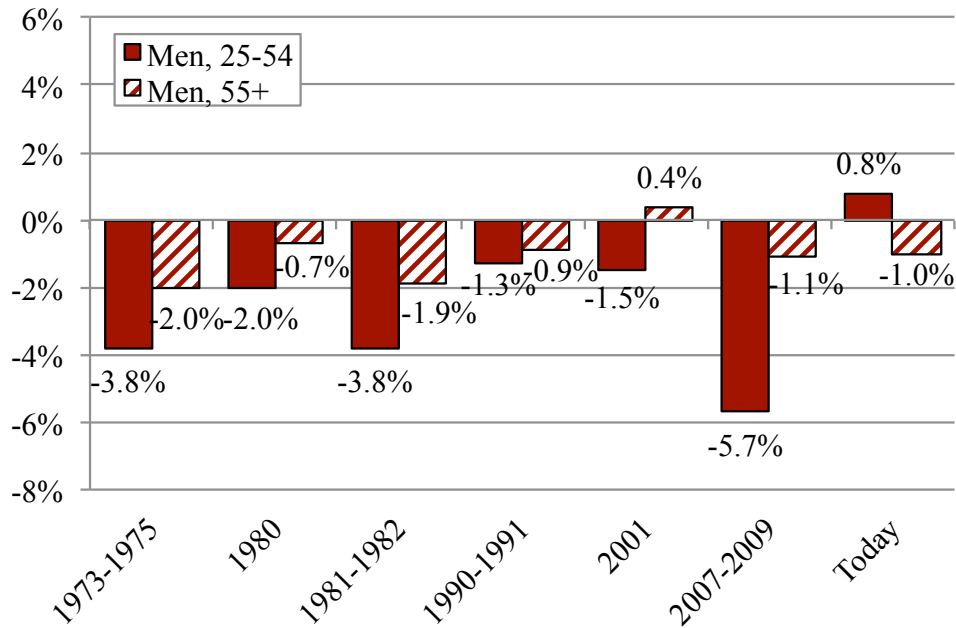

FREQUENTLY REQUESTED DATA

JANUARY 2021

CHANGE IN EMPLOYMENT TO POPULATION RATIO, MEN AGED 25-54 AND 55+, RECENT RECESSIONS AND TODAY

NOTES: Data are seasonally adjusted. "Today" covers the period from August 2009-December 2020.
SOURCES: U.S. Bureau of Labor Statistics, 2021, *Labor Force Statistics from the Current Population Survey*;
National Bureau of Economic Research, 2021, *U.S. Business Cycle Expansions and Contractions*.