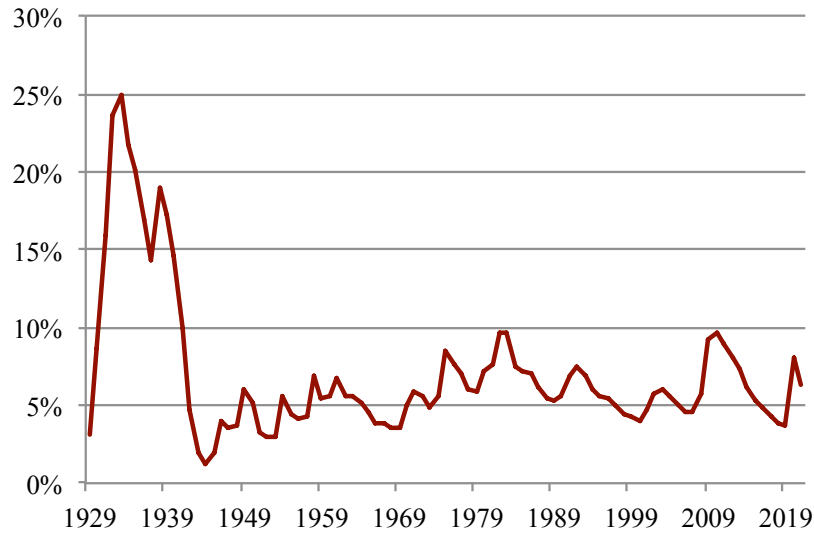

## UNEMPLOYMENT RATE, 1929-2021

Note: Data represent annual average of monthly rates.

Sources: U.S. Bureau of Labor Statistics. 1948. "Technical Note Labor Force, Employment, and Unemployment, 1929-39: Estimating Methods." Washington, DC; and U.S. Bureau of Labor Statistics. 2021. "Unemployment Rate." Washington, DC. Available at: <https://data.bls.gov/cgi-bin/surveymost?bls>