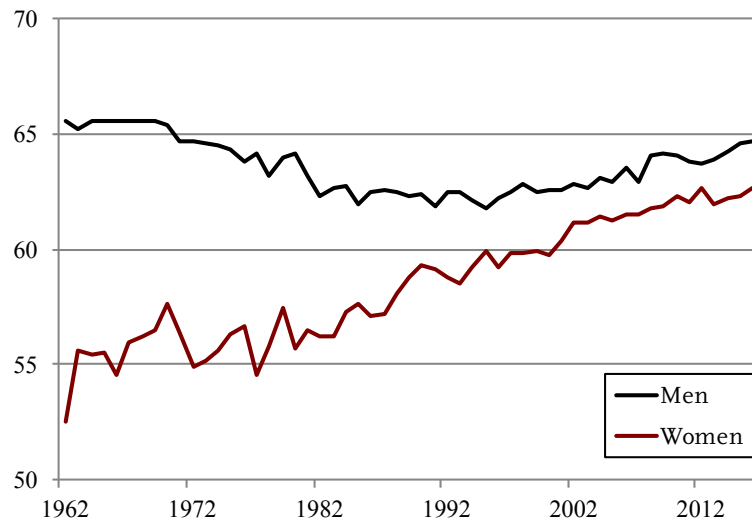

# AVERAGE RETIREMENT AGE FOR MEN AND WOMEN, 1962-2016

CENTER for  
RETIREMENT  
RESEARCH  
at BOSTON COLLEGE

Source: U.S. Bureau of the Census. *Current Population Survey*, 1962-2017.

Year	Age	
	Men	Women
1962	66	53
1965	66	56
1968	66	56
1971	65	56
1974	64	56
1977	64	55
1980	64	56
1983	63	56
1986	62	57
1989	62	59
1992	62	59
1995	62	60
1998	63	60
2001	63	60
2004	63	61
2007	63	62
2010	64	62
2013	64	62
2016	65	63