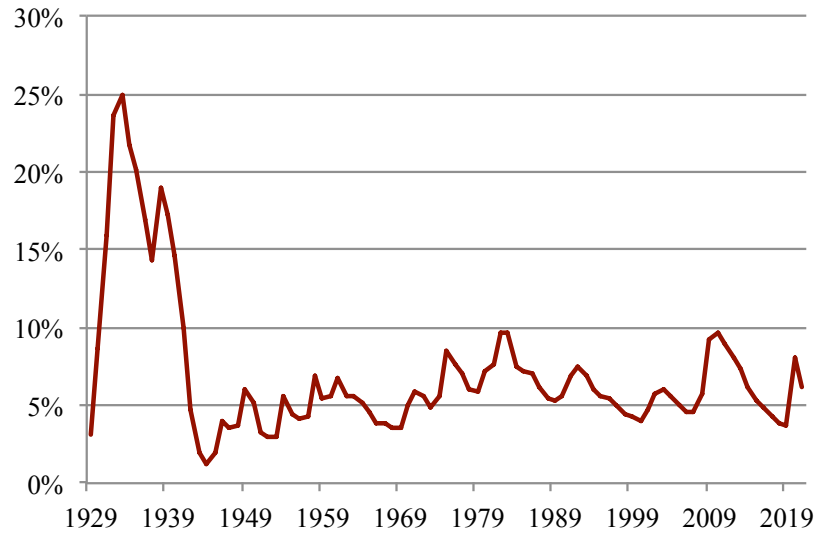

COVID-19 CRISIS: ECONOMIC DATA

CENTER *for*
RETIREMENT
RESEARCH
at BOSTON COLLEGE

APRIL 2021

UNEMPLOYMENT RATE, 1929-2021

Note: Data represent annual average of monthly rates.

Sources: U.S. Bureau of Labor Statistics. 1948. "Technical Note Labor Force, Employment, and Unemployment, 1929-39: Estimating Methods." Washington, DC; and U.S. Bureau of Labor Statistics. 2021. "Unemployment Rate." Washington, DC. Available at: <https://data.bls.gov/cgi-bin/surveymost?bls>