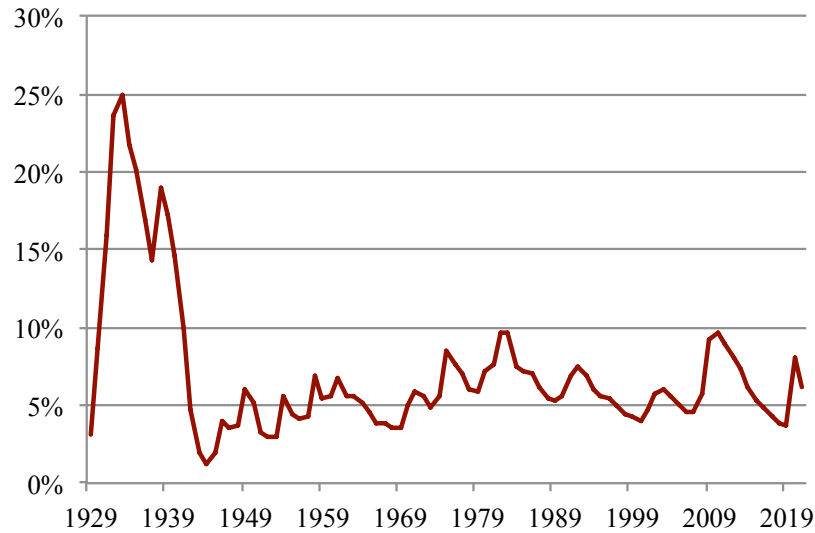

COVID-19 CRISIS: ECONOMIC DATA

CENTER *for*
RETIREMENT
RESEARCH
at BOSTON COLLEGE

MAY 2021

UNEMPLOYMENT RATE, 1929-2021

Note: Data represent annual average of monthly rates.

Sources: U.S. Bureau of Labor Statistics. 1948. "Technical Note Labor Force, Employment, and Unemployment, 1929-39: Estimating Methods." Washington, DC; and U.S. Bureau of Labor Statistics. 2021. "Unemployment Rate." Washington, DC. Available at: <https://data.bls.gov/cgi-bin/surveymost?bls>