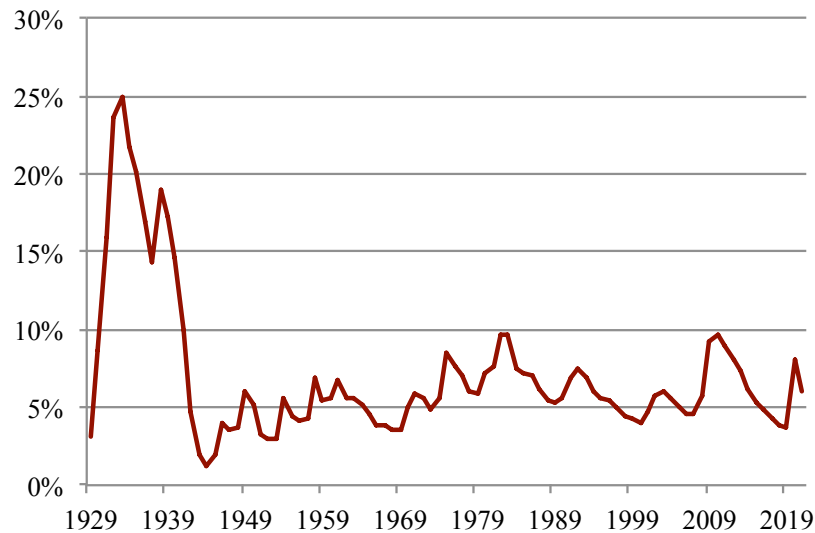

## UNEMPLOYMENT RATE, 1929-2021

Note: Data represent annual average of monthly rates.

Sources: U.S. Bureau of Labor Statistics. 1948. "Technical Note Labor Force, Employment, and Unemployment, 1929-39: Estimating Methods." Washington, DC; and U.S. Bureau of Labor Statistics. 2021. "Unemployment Rate." Washington, DC. Available at: <https://data.bls.gov/cgi-bin/surveymost?bls>