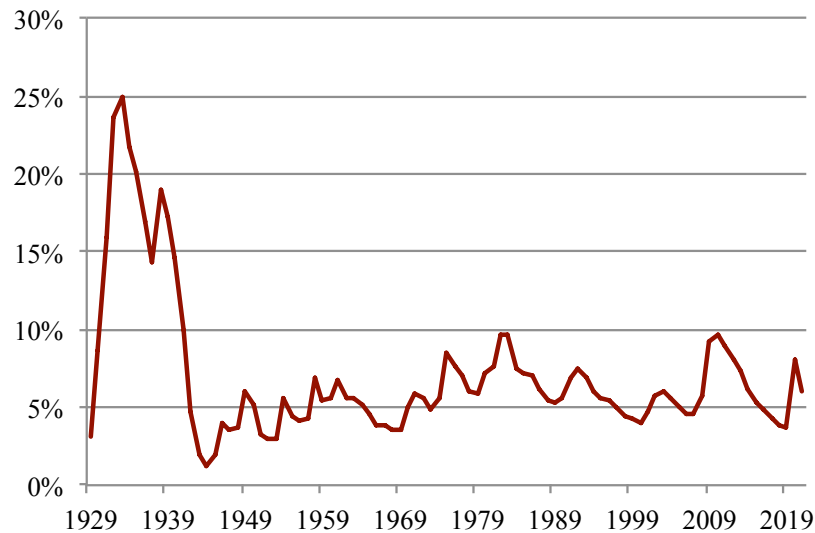

COVID-19 CRISIS: ECONOMIC DATA

CENTER *for*
RETIREMENT
RESEARCH
at BOSTON COLLEGE

JULY 2021

UNEMPLOYMENT RATE, 1929-2021

Note: Data represent annual average of monthly rates.

Sources: U.S. Bureau of Labor Statistics. 1948. "Technical Note Labor Force, Employment, and Unemployment, 1929-39: Estimating Methods." Washington, DC; and U.S. Bureau of Labor Statistics. 2021. "Unemployment Rate." Washington, DC. Available at: <https://data.bls.gov/cgi-bin/surveymost?bls>