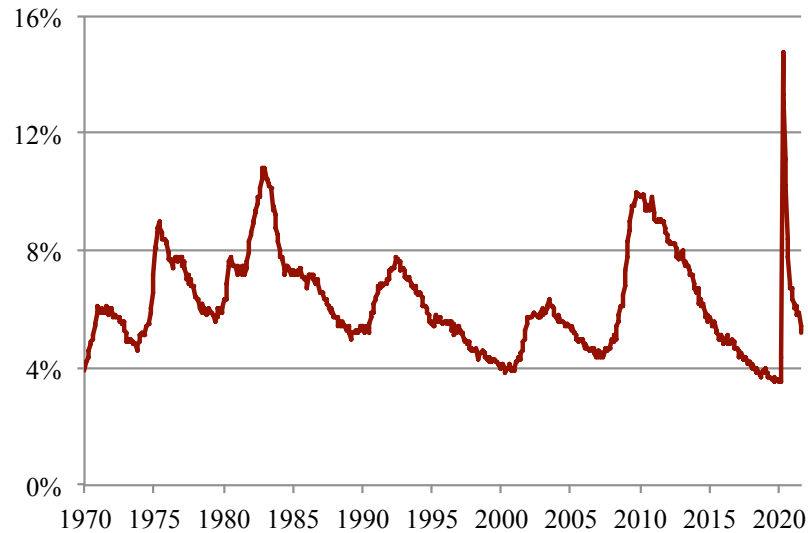

COVID-19: ECONOMIC DATA

CENTER *for*
RETIREMENT
RESEARCH
at BOSTON COLLEGE

SEPTEMBER 2021

UNEMPLOYMENT RATE, JANUARY 1970 – AUGUST 2021

Note: Data represent monthly rates.

Source: U.S. Bureau of Labor Statistics. 2021. "Unemployment Rate." Washington, DC. Available at: <https://data.bls.gov/cgi-bin/surveymost?bls>