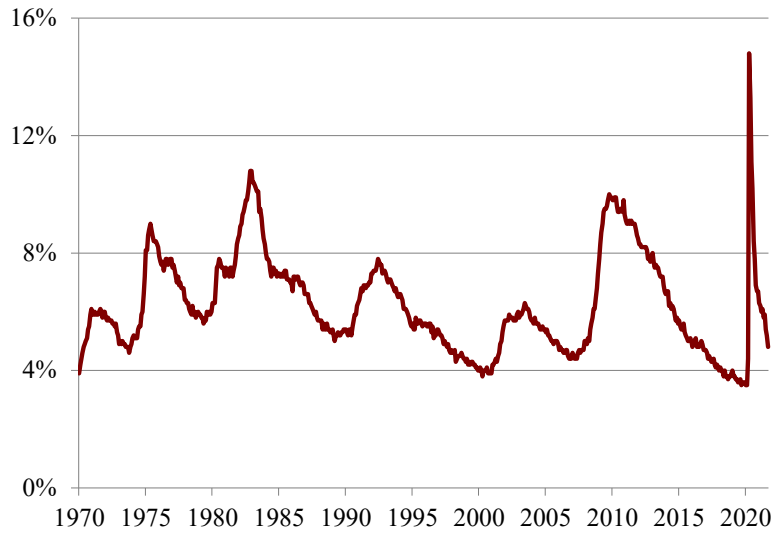

COVID-19: ECONOMIC DATA

CENTER *for*
RETIREMENT
RESEARCH
at BOSTON COLLEGE

OCTOBER 2021

UNEMPLOYMENT RATE, JANUARY 1970 – SEPTEMBER 2021

Note: Data represent monthly rates.

Source: U.S. Bureau of Labor Statistics. 2021. "Unemployment Rate." Washington, DC. Available at: <https://data.bls.gov/cgi-bin/surveymost?bls>