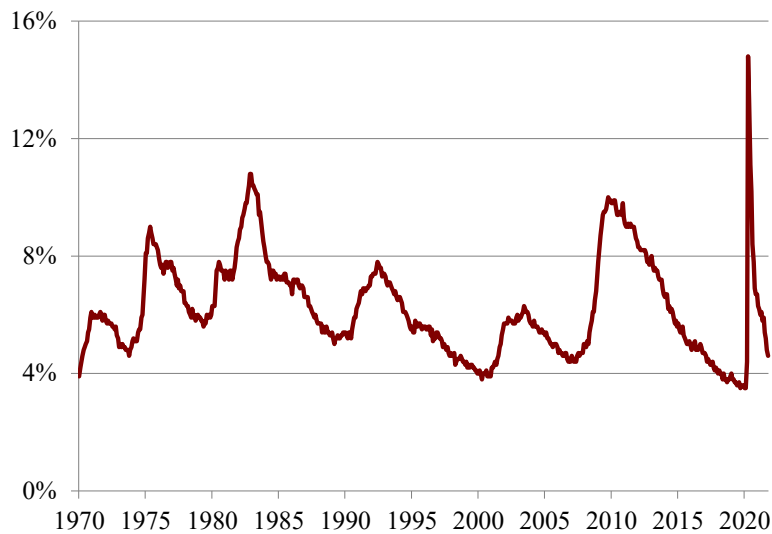

COVID-19: ECONOMIC DATA

CENTER *for*
RETIREMENT
RESEARCH
at BOSTON COLLEGE

NOVEMBER 2021

UNEMPLOYMENT RATE, JANUARY 1970 – OCTOBER 2021

Note: Data represent monthly rates.

Source: U.S. Bureau of Labor Statistics. 2021. "Unemployment Rate." Washington, DC. Available at: <https://data.bls.gov/cgi-bin/surveymost?bls>