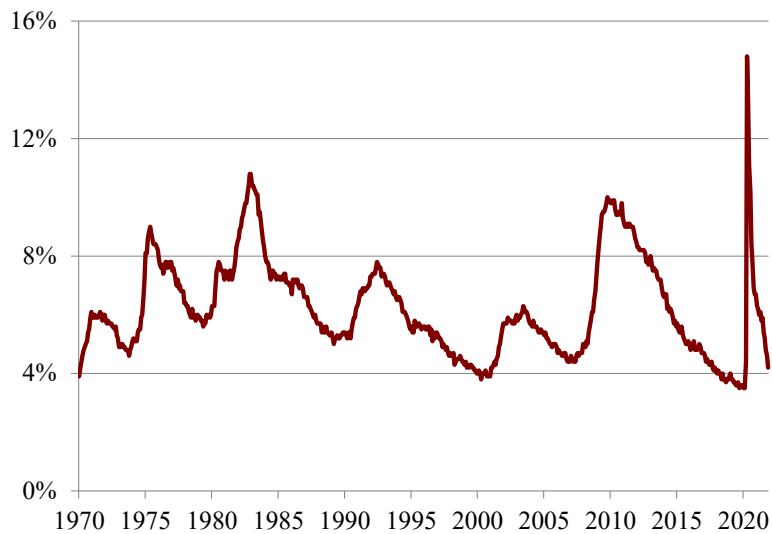

COVID-19: ECONOMIC DATA

CENTER *for*
RETIREMENT
RESEARCH
at BOSTON COLLEGE

DECEMBER 2021

UNEMPLOYMENT RATE, JANUARY 1970 – NOVEMBER 2021

Note: Data represent monthly rates.

Source: U.S. Bureau of Labor Statistics. 2021. "Unemployment Rate." Washington, DC. Available at: <https://data.bls.gov/cgi-bin/surveymost?bls>