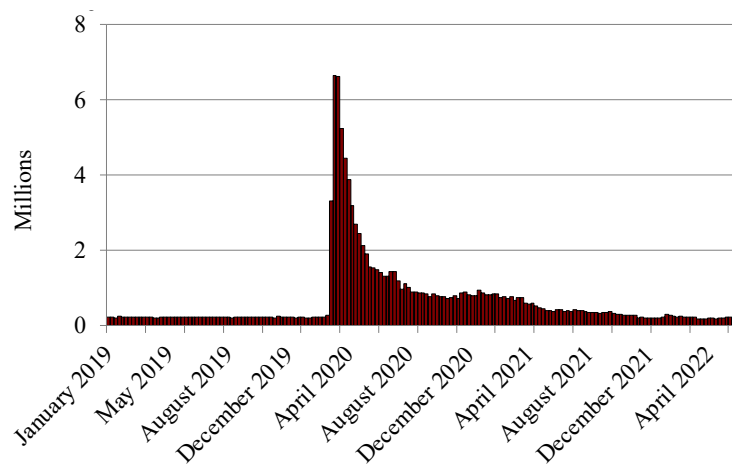

COVID-19: ECONOMIC DATA

CENTER *for*
RETIREMENT
RESEARCH
at BOSTON COLLEGE

JUNE 2022

WEEKLY INITIAL UNEMPLOYMENT INSURANCE CLAIMS, JANUARY 4, 2019 – JUNE 11, 2022

Source: Center for Retirement Research at Boston College calculations using data from the U.S. Bureau of Labor Statistics. 2022. "Unemployment Insurance Weekly Claims Data." Washington, DC.