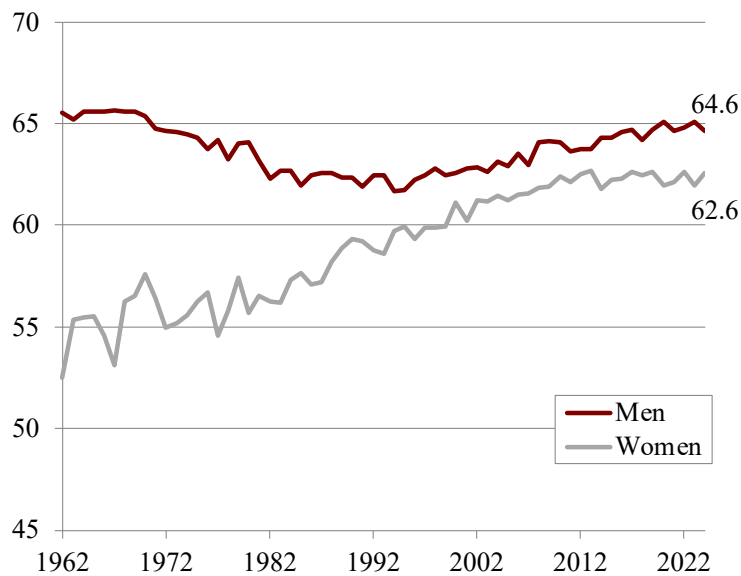

# AVERAGE RETIREMENT AGE FOR MEN AND WOMEN, 1962-2024

CENTER for  
RETIREMENT  
RESEARCH  
at BOSTON COLLEGE

Source: Center for Retirement Research at Boston College calculations from U.S. Census Bureau. *Current Population Survey*, 1962-2024.

Year	Age	
	Men	Women
1962	66	53
1965	66	56
1968	66	56
1971	65	56
1974	64	56
1977	64	55
1980	64	56
1983	63	56
1986	62	57
1989	62	59
1992	62	59
1995	62	60
1998	63	60
2001	63	60
2004	63	61
2007	63	62
2010	64	62
2013	64	63
2016	65	62
2017	65	63
2018	64	62
2019	65	63
2020	65	62
2021	65	62
2022	65	63
2023	65	62
2024	65	63